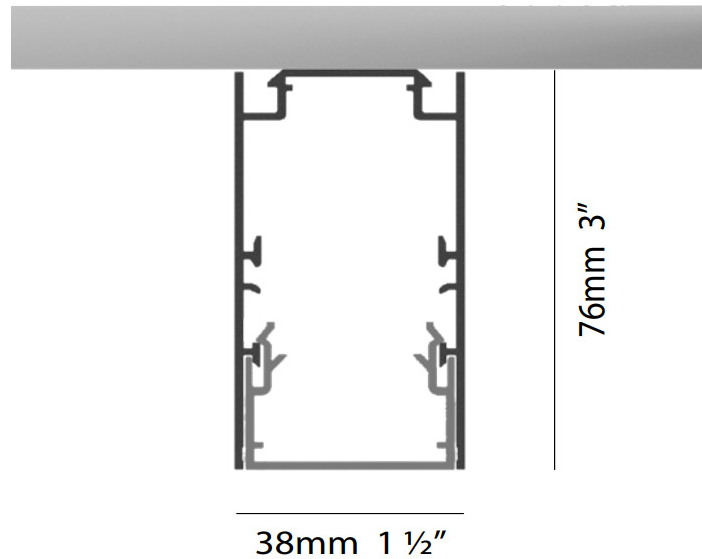

HYPRO 40 SURFACE

A3HY40-SUR-SYS

base number

1. To build a product code in our configurator select the specify button on the base model # product page
2. To build a manual product code on this datasheet choose from the options listed below in blue font and add the suffix to the base model #

GENERAL

Series: Hypro
Subseries: Hypro 40
Brand: Prolicht
Division: Architectural
Mounting Type: Surface
Mounting Location: Ceiling
Subcategory: Profile

PHYSICAL

Fixture Finish: SSR / BKV / CWI / CRY / HAB / UFT / ITA / RUA / FTG / MYG / LOD / PUS / FRO / FUP / KIA / POP / BLS / SPG / MEY / GOH / GUM / CHC / COM / ABZ / JAG / OBR / MOS / ROR

ELECTRICAL

Lamp Type: LED (Zhaga Standard)
Dimming: Non-Dimmable / 0-10V Dimming
Driver Included: Yes
Driver Location: Integrated
Driver Type: Constant Current - 120Vac
Driver Class: Class 2
Input Voltage (V): 120

LED

Lamp Life (hrs): 50000
Upon Request: Color Temperature RGB-W Tunable Special LED CRI (no minimum qty) price increase + longer lead time

OPTICAL

Upon Request: Special Beam Angle

RATINGS AND CERTIFICATIONS

Certified By: Certified for North American Standards
IP rating: IP20