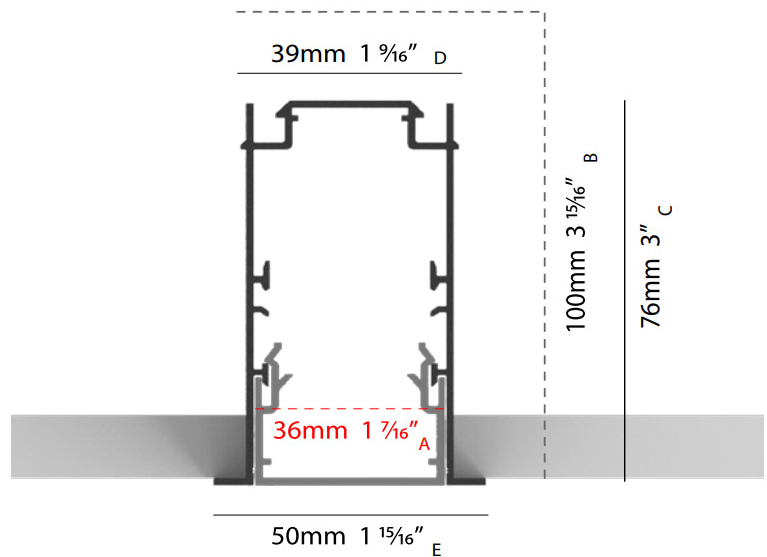

OPTICAL

Upon Request: Special Beam Angle

RATINGS AND CERTIFICATIONS

Certified By: Certified for North American Standards
 IP rating: IP20

A: OPENING WIDTH B: RECESS DEPTH C: PROFILE HEIGHT
 D: PROFILE WIDTH E: MOUNTING INCLUDING FLANGE